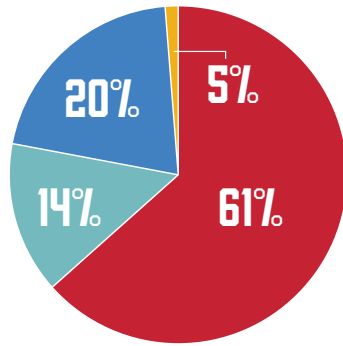

PARTICIPANT DEMOGRAPHICS

1,483 Total Kids

ETHNICITY

- Hispanic: 61%
- African American: 14%
- Caucasian: 20%
- Other: 5%

91 Total Teams

- Baseball: 50
- Softball: 25
- T-Ball: 16

GENDER

- Male: 62%
- Female: 38%