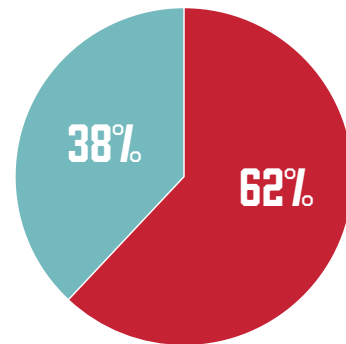

PARTICIPANT DEMOGRAPHICS

1,483 Total Kids

ETHNICITY

- Hispanic: 61%
- African American: 14%
- Caucasian: 20%
- Other: 5%

91 Total Teams

- Baseball: 50
- Softball: 25
- T-Ball: 16

GENDER

- Male: 62%
- Female: 38%

86% Economically Disadvantaged

FINANCIALS

THREE YEAR FINANCIAL OVERVIEW

Total Revenue
\$1,442,108

Total Expenses
\$1,229,124

Full financials are available at rbiaustin.org/finances.

VOLUNTEERS BY THE NUMBERS

572

Total Volunteers

35,258

2023 Volunteer Hours

\$1.12M

2023 Volunteer Hours Value

KEY ACCOMPLISHMENTS

First Graduating Class of RBI Austin Mentees