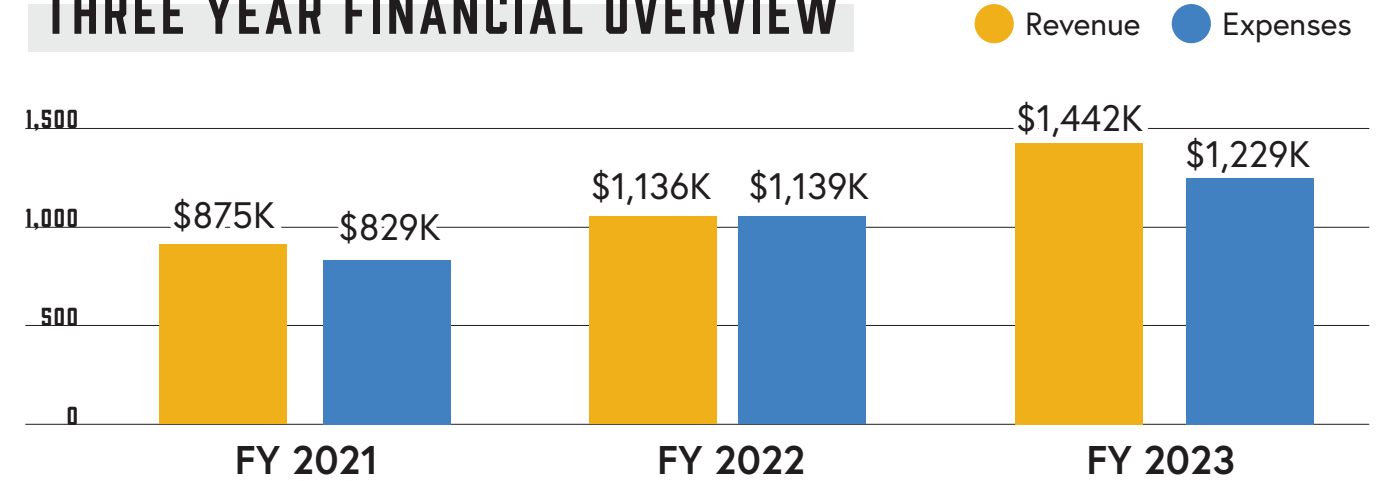

86% Economically Disadvantaged

FINANCIALS

THREE YEAR FINANCIAL OVERVIEW

Total Revenue
\$1,442,108

Total Expenses
\$1,229,124

Full financials are available at rbiaustin.org/finances.

VOLUNTEERS BY THE NUMBERS