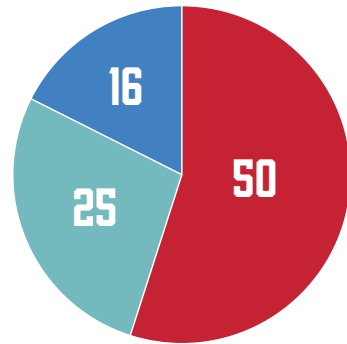

PARTICIPANT DEMOGRAPHICS

1,483 Total Kids

ETHNICITY

- Hispanic: 61%
- African American: 14%
- Caucasian: 20%
- Other: 5%

91 Total Teams

- Baseball: 50
- Softball: 25
- T-Ball: 16

GENDER

- Male: 62%
- Female: 38%

86% Economically Disadvantaged

FINANCIALS

THREE YEAR FINANCIAL OVERVIEW

Total Revenue
\$1,442,108

Total Expenses
\$1,229,124

Full financials are available at rbiaustin.org/finances.

VOLUNTEERS BY THE NUMBERS

572

Total Volunteers

35,258

2023 Volunteer Hours

\$1.12M

2023 Volunteer Hours Value

KEY ACCOMPLISHMENTS

First Graduating Class of RBI Austin Mentees