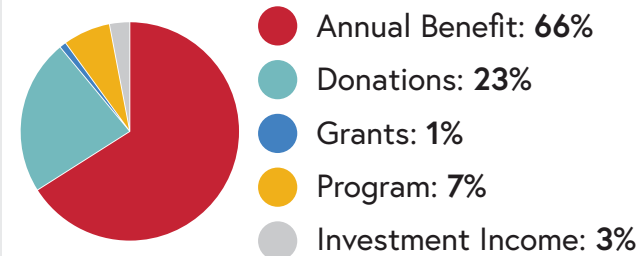

PARTICIPANT DEMOGRAPHICS

1,483 Total Kids

ETHNICITY

- Hispanic: 61%
- African American: 14%
- Caucasian: 20%
- Other: 5%

91 Total Teams

- Baseball: 50
- Softball: 25
- T-Ball: 16

GENDER

- Male: 62%
- Female: 38%

86% Economically Disadvantaged

FINANCIALS

THREE YEAR FINANCIAL OVERVIEW

Total Revenue
\$1,442,108

Total Expenses
\$1,229,124

Full financials are available at rbiaustin.org/finances.

VOLUNTEERS BY THE NUMBERS

572

Total Volunteers

35,258

2023 Volunteer Hours

\$1.12M

2023 Volunteer Hours Value

KEY ACCOMPLISHMENTS

First Graduating Class of RBI Austin Mentees